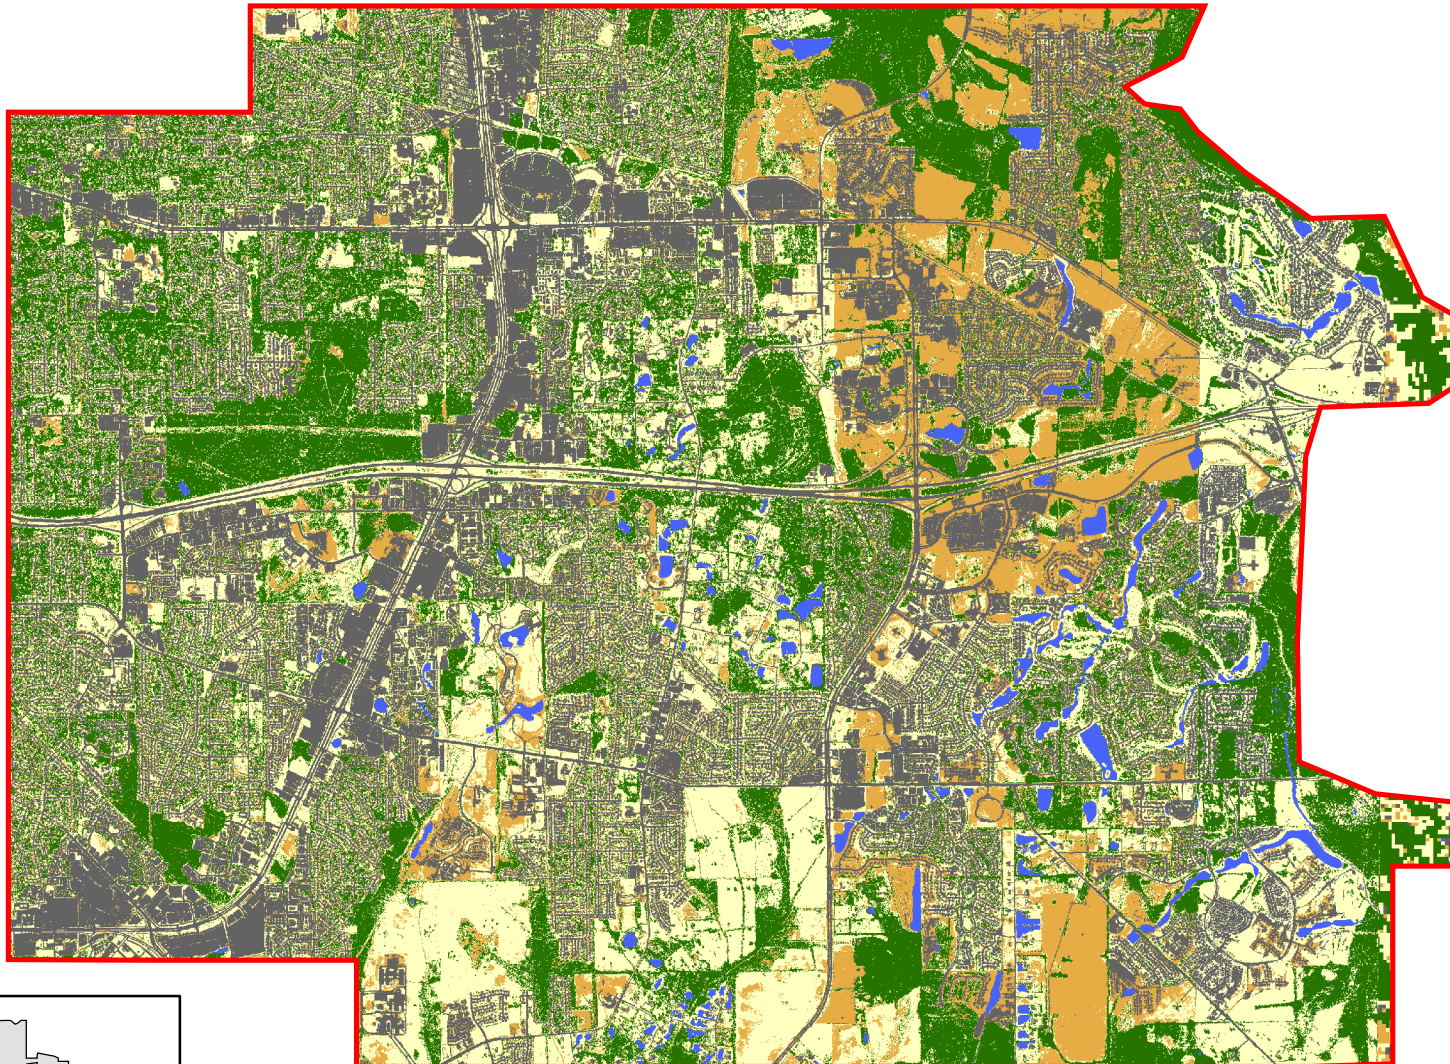

2002 Landcover* Montgomery, Alabama Area of Interest

*This data was obtained by Ikonos
1-meter pixel resolution.

Source: American Forests
and city of Montgomery

Legend

- Trees 26.8%
- Bare Soil 13.2%
- Impervious 29.1%

- Open Space 29.3%
- Water Area 1.6%
- Montgomery Area of Interest Boundary